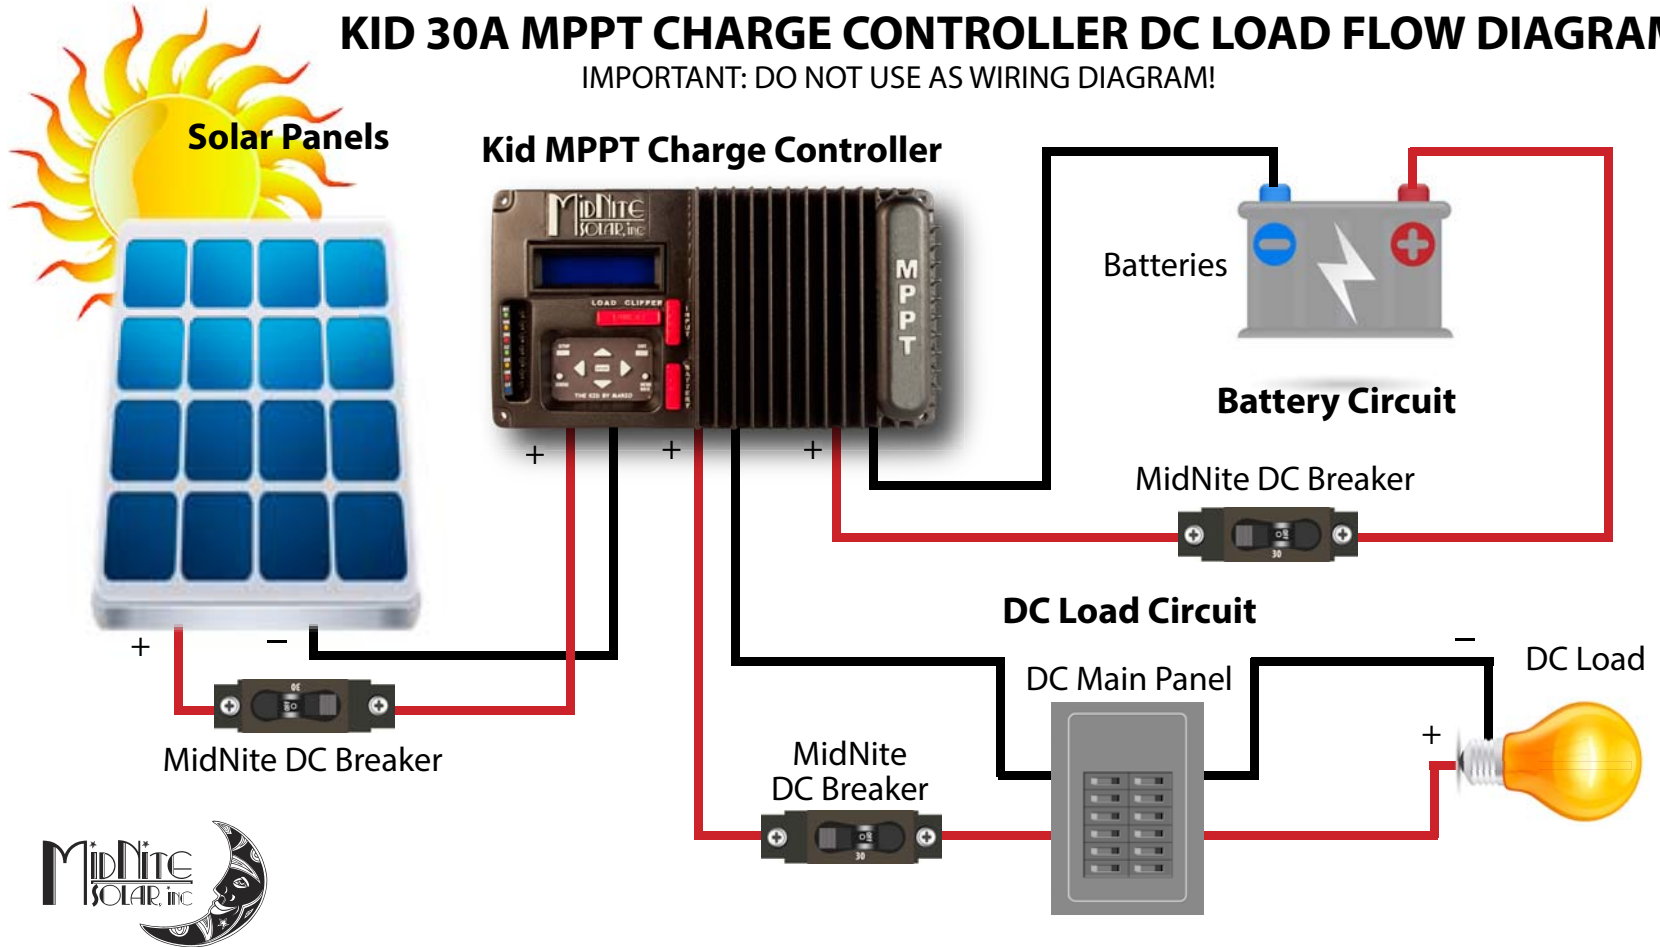

KID 30A MPPT CHARGE CONTROLLER DC LOAD FLOW DIAGRAM

IMPORTANT: DO NOT USE AS WIRING DIAGRAM!

NOTE: This is not intended as a wiring diagram and is used only to display basic application concepts. For actual wiring diagrams go to: http://www.midnitesolar.com/kid_documents