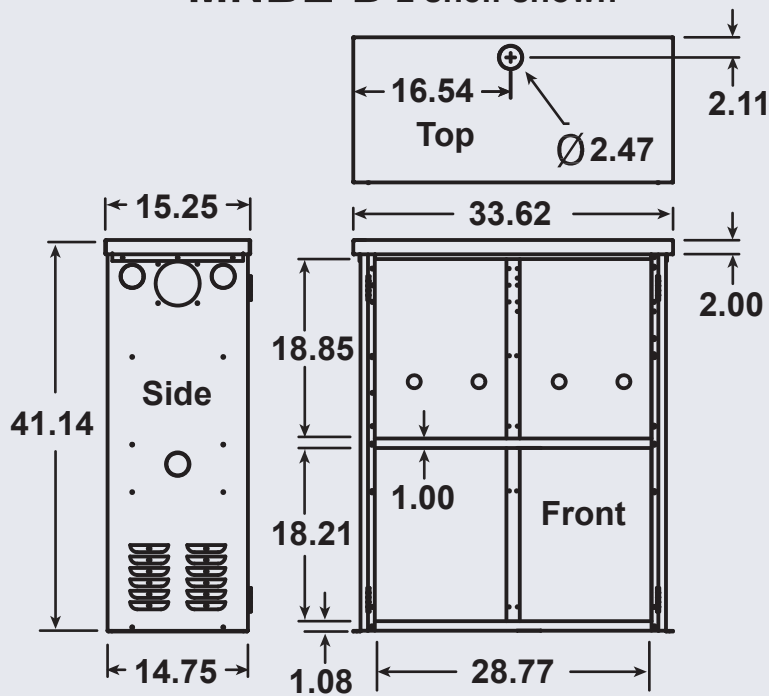

Size: 34W x 15.25D x 41.14H
Shown with 8 GVX3050. Two shelves standard. Ships knocked down in two boxes.
Type 1

BATTERY ENCLOSURE-KEY
Battery Enclosure Key works with all MidNite Solar battery enclosures.

*Made in the
USA!*

MNSHELF
Extra shelf for MNBE-D
Shelf size: 32L x 12.75W x 1D

www.midnitesolar.com
19115 - 62nd Ave NE, Arlington, WA. 360-403-7207

Battery Enclosures

MNBE-A

MNBE-D 2 shelf shown

ETL Listed for
US & Canada