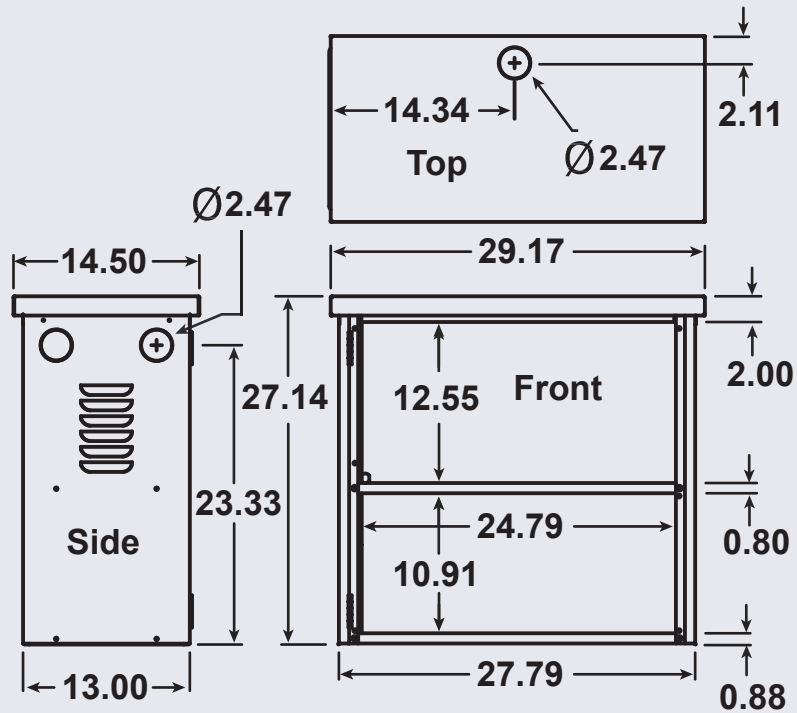

Size: 34W x 15.25D x 41.14H
Shown with 8 GVX3050. Two shelves standard. Ships knocked down in two boxes.
Type 1

BATTERY ENCLOSURE-KEY
Battery Enclosure Key works with all MidNite Solar battery enclosures.

*Made in the
USA!*

MNSHELF
Extra shelf for MNBE-D
Shelf size: 32L x 12.75W x 1D

www.midnitesolar.com
19115 - 62nd Ave NE, Arlington, WA. 360-403-7207

Battery Enclosures

MNBE-A

MNBE-D 2 shelf shown

ETL Listed for
US & Canada