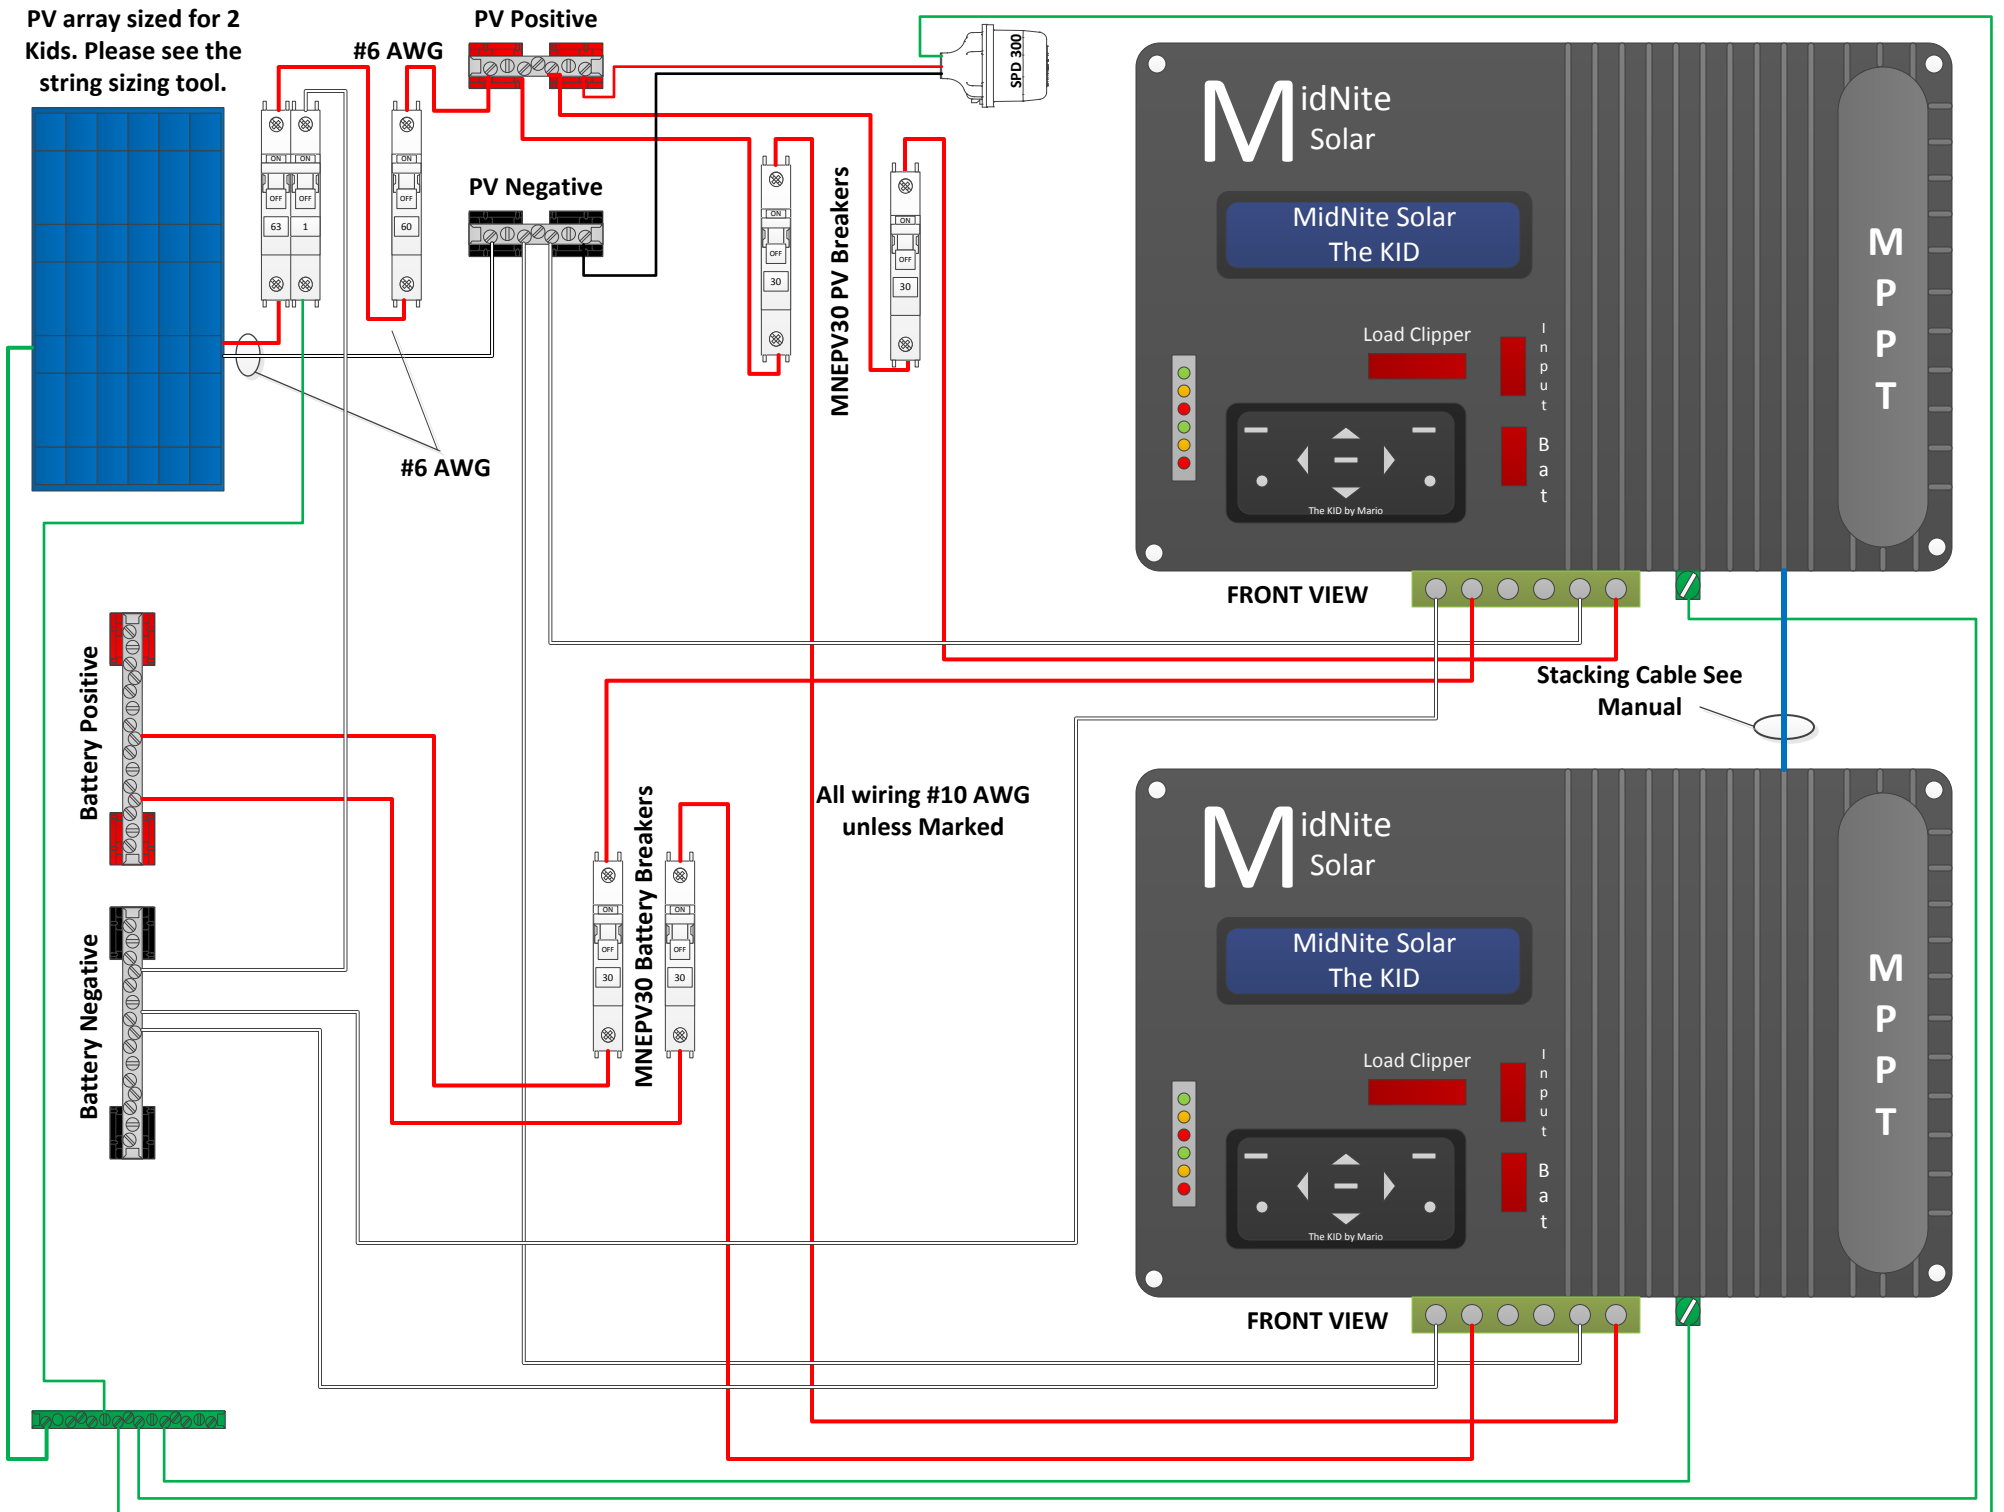

PV array sized for 2 Kids. Please see the string sizing tool.

#6 AWG

PV Positive

PV Negative

MNEPV30 PV Breakers

#6 AWG

SPD 300

FRONT VIEW

Stacking Cable See Manual

Battery Positive

Battery Negative

MNEPV30 Battery Breakers

All wiring #10 AWG unless Marked

FRONT VIEW

MPPT

MPPT