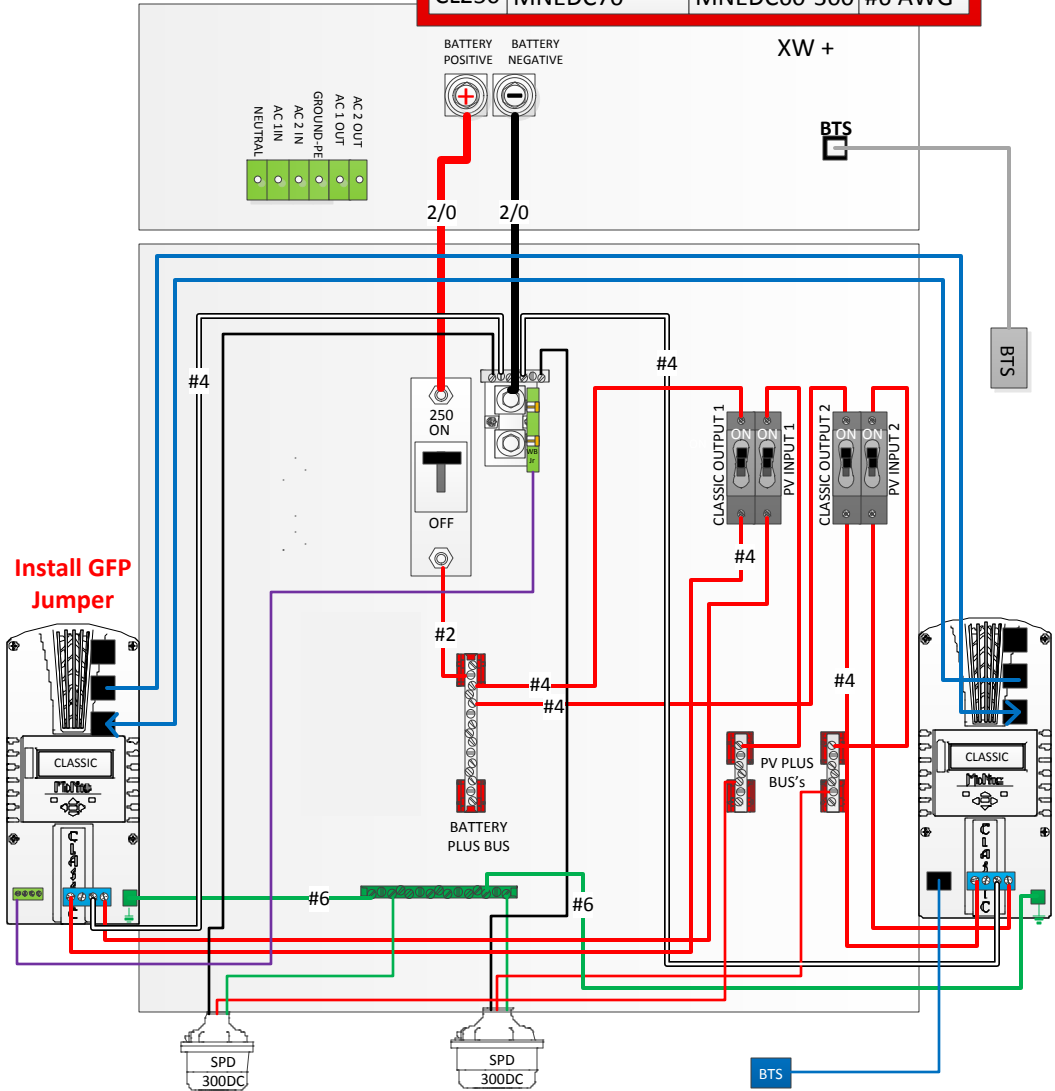

MNXWP5548or6848-2 Classics

MidNite Installed AC wiring

MidNite Installed DC wiring

	BATT BREAKER	PV BREAKER	PV WIRE
CL150	MNEDC100	MNEDC70	#4 AWG
CL200	MNEDC80	MNEDC60-300	#6 AWG
CL250	MNEDC70	MNEDC60-300	#6 AWG

Customer Installed AC Wiring

AC Out to Loads

INPUT from Primary AC source

To Ground rod, unless AC system has a ground rod in the Main utility Panel already.

Input from Secondary AC source

Customer Installed DC wiring