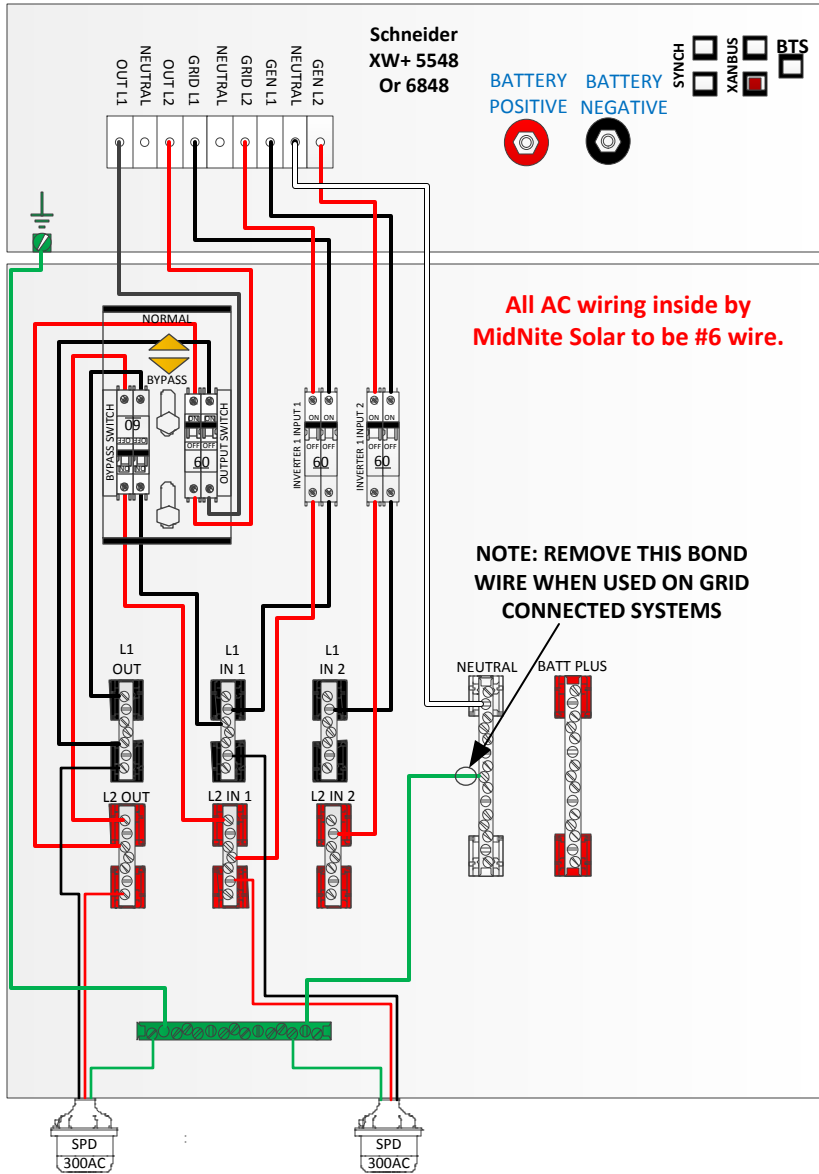

MNXWP5548or6848-2 Classics

MidNite Installed AC wiring

MidNite Installed DC wiring

	BATT BREAKER	PV BREAKER	PV WIRE
CL150	MNEDC100	MNEDC70	#4 AWG
CL200	MNEDC80	MNEDC60-300	#6 AWG
CL250	MNEDC70	MNEDC60-300	#6 AWG

Customer Installed AC Wiring

AC Out to Loads

INPUT from Primary AC source

To Ground rod, unless AC system has a ground rod in the Main utility Panel already.

Input from Secondary AC source

Customer Installed DC wiring