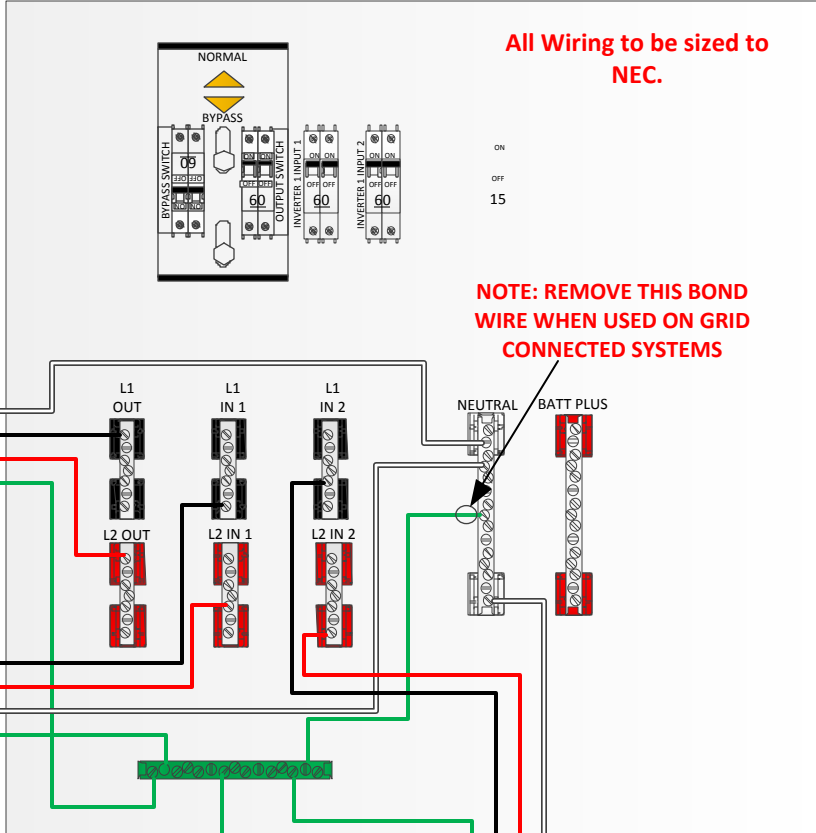

MNXWP5548or6848-2 Classics

MidNite Installed AC wiring

MidNite Installed DC wiring

	BATT BREAKER	PV BREAKER	PV WIRE
CL150	MNEDC100	MNEDC70	#4 AWG
CL200	MNEDC80	MNEDC60-300	#6 AWG
CL250	MNEDC70	MNEDC60-300	#6 AWG

Customer Installed AC Wiring

AC Out to Loads

INPUT from Primary AC source

To Ground rod, unless AC system has a ground rod in the Main utility Panel already.

Input from Secondary AC source

Customer Installed DC wiring