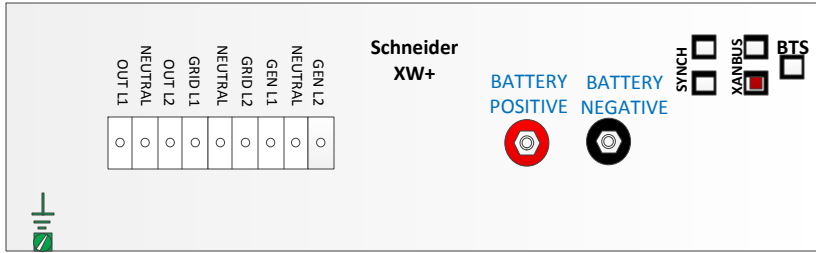

MNXWP5548or6848-2 Classics

MidNite Installed AC wiring

MidNite Installed DC wiring

	BATT BREAKER	PV BREAKER	PV WIRE
CL150	MNEDC100	MNEDC70	#4 AWG
CL200	MNEDC80	MNEDC60-300	#6 AWG
CL250	MNEDC70	MNEDC60-300	#6 AWG

Customer Installed AC Wiring

AC Out to Loads

INPUT from Primary AC source

To Ground rod, unless AC system has a ground rod in the Main utility Panel already.

Input from Secondary AC source

Customer Installed DC wiring